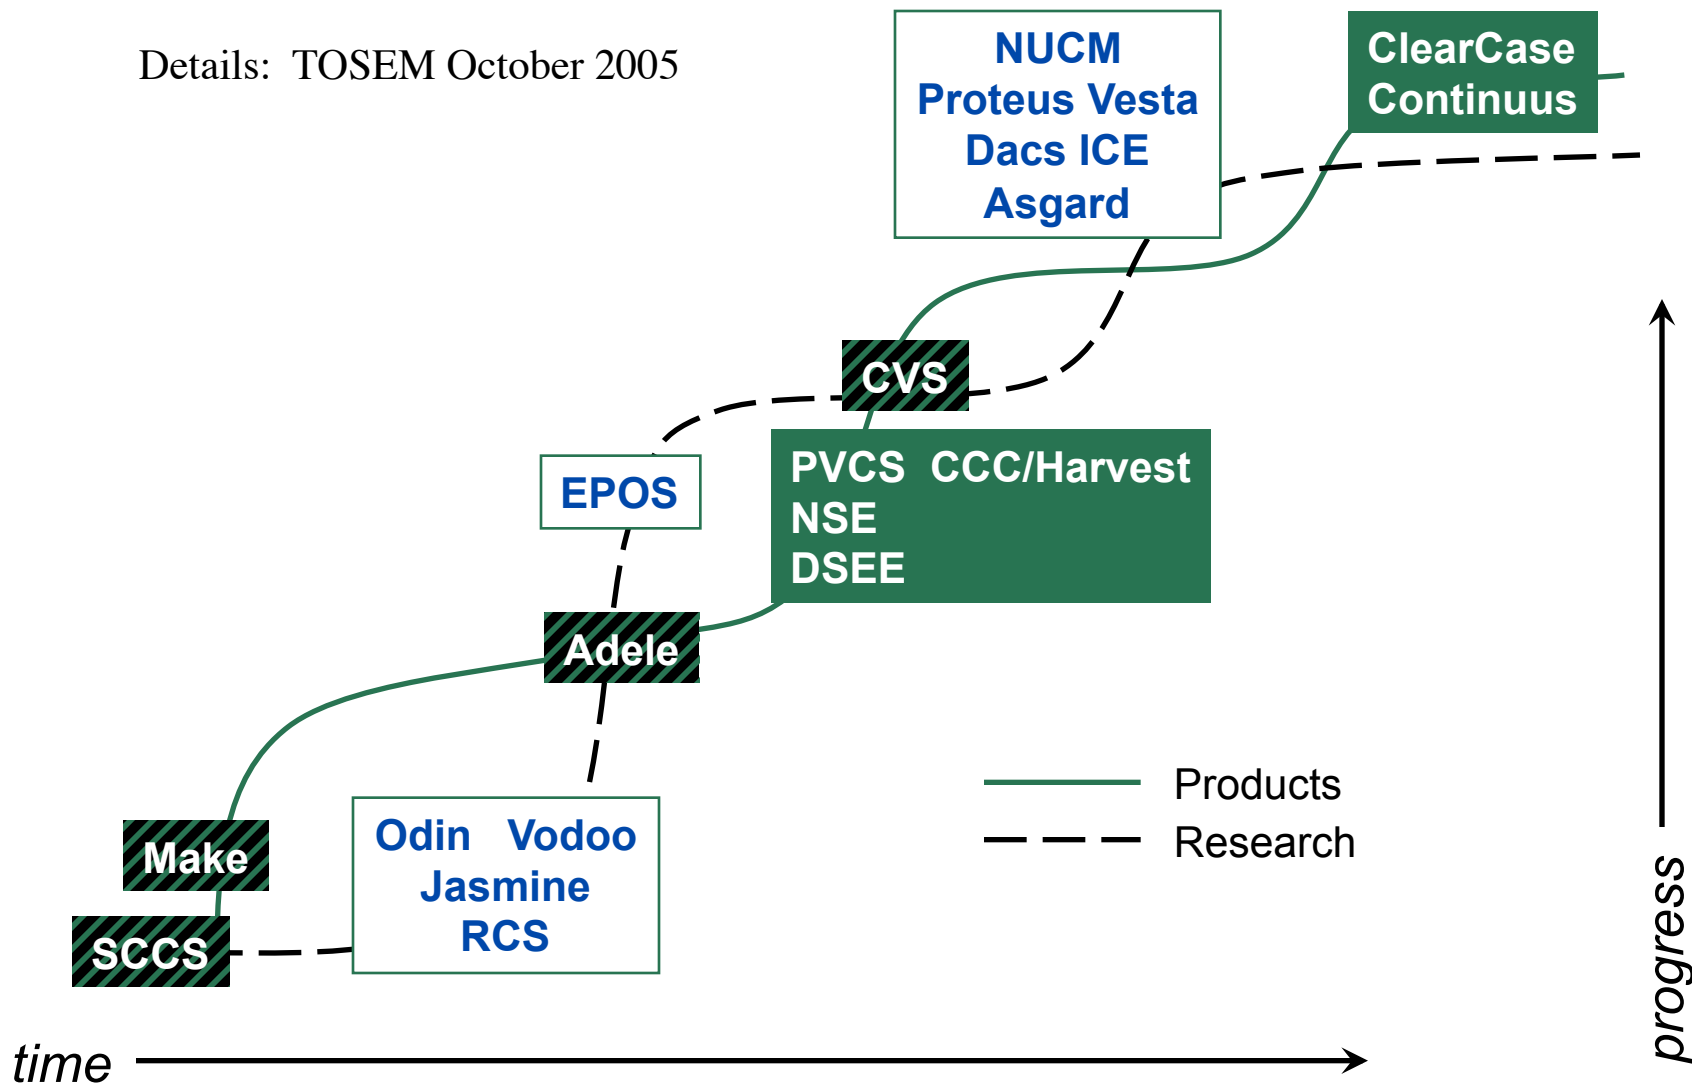

**Institute for Software Research:
Welcome**

Richard N. Taylor
Director and Professor

With the generous support of...

GSRF: By Students For Students

- Organizing Committee
 - ◆ Rosalva Gallardo Valencia (UC Irvine)
 - ◆ Nicolas Mangano (UC Irvine)
 - ◆ Joel Ossher (UC Irvine)
 - ◆ Bryan Semaan (UC Irvine)
 - ◆ Erik Trainer (UC Irvine)
- Program Committee
 - ◆ 14 students:
U of Toronto, USC, UC Irvine, McGill, U of Missouri (Columbia), U of Washington, UC Santa Cruz
- Organized all aspects of the event, prepared call, reviewed submissions, created program

Forum

- Keynote

- ◆ Dr. Jan Bosch,

- Vice President, Engineering Process, Intuit Inc.

- Professor of Software Engineering, University of Groningen

- ◆ Evolving the Notion of Software Architecture: Three Dimensions

- Five Presentations

- 19 Posters/Demonstrations

- ◆ At evening reception

Details: TOSEM October 2005

Source: André van der Hoek

More about Impact

Fig. 2. Legend for Impact Traces

Fig. 7. Impact traces leading to Java's Remote Method Invocation