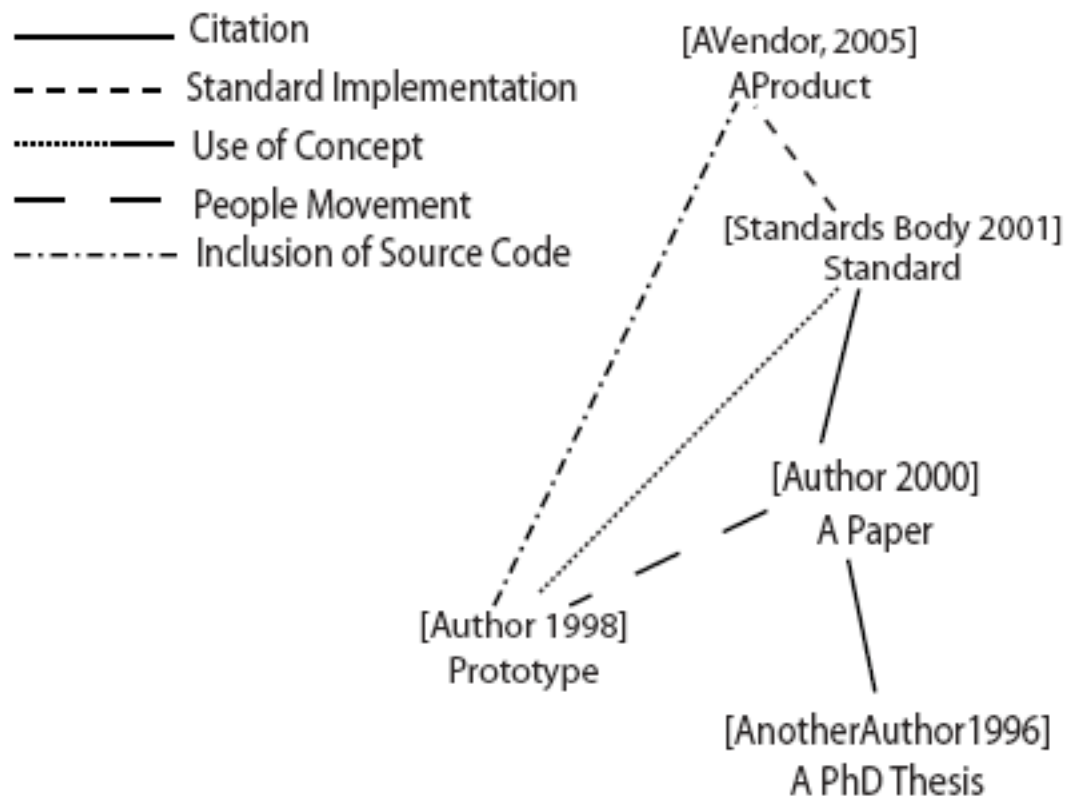

**Institute for Software Research:
Welcome**

Richard N. Taylor
Director and Professor

With the generous support of...

GSRF: By Students For Students

- Organizing Committee
 - ◆ Rosalva Gallardo Valencia (UC Irvine)
 - ◆ Nicolas Mangano (UC Irvine)
 - ◆ Joel Ossher (UC Irvine)
 - ◆ Bryan Semaan (UC Irvine)
 - ◆ Erik Trainer (UC Irvine)
- Program Committee
 - ◆ 14 students:
U of Toronto, USC, UC Irvine, McGill, U of Missouri (Columbia), U of Washington, UC Santa Cruz
- Organized all aspects of the event, prepared call, reviewed submissions, created program

Forum

- Keynote

- ◆ Dr. Jan Bosch,

- Vice President, Engineering Process, Intuit Inc.

- Professor of Software Engineering, University of Groningen

- ◆ Evolving the Notion of Software Architecture: Three Dimensions

- Five Presentations

- 19 Posters/Demonstrations

- ◆ At evening reception

Details: TOSEM October 2005

Source: André van der Hoek

More about Impact

Fig. 2. Legend for Impact Traces

Fig. 7. Impact traces leading to Java's Remote Method Invocation