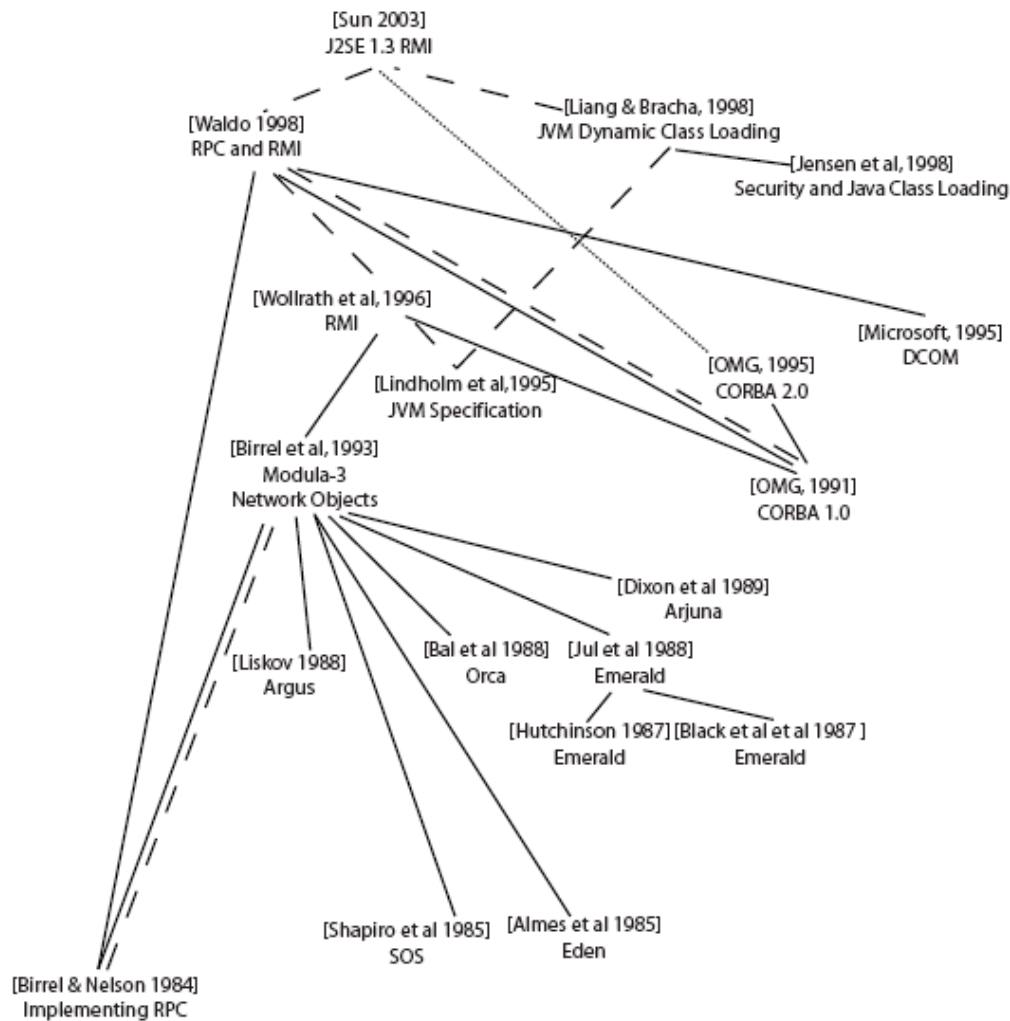

**Institute for Software Research:
Welcome**

Richard N. Taylor
Director and Professor

With the generous support of...

GSRF: By Students For Students

- Organizing Committee
 - ◆ Rosalva Gallardo Valencia (UC Irvine)
 - ◆ Nicolas Mangano (UC Irvine)
 - ◆ Joel Ossher (UC Irvine)
 - ◆ Bryan Semaan (UC Irvine)
 - ◆ Erik Trainer (UC Irvine)
- Program Committee
 - ◆ 14 students:
U of Toronto, USC, UC Irvine, McGill, U of Missouri (Columbia), U of Washington, UC Santa Cruz
- Organized all aspects of the event, prepared call, reviewed submissions, created program

Forum

- Keynote

- ◆ Dr. Jan Bosch,

- Vice President, Engineering Process, Intuit Inc.

- Professor of Software Engineering, University of Groningen

- ◆ Evolving the Notion of Software Architecture: Three Dimensions

- Five Presentations

- 19 Posters/Demonstrations

- ◆ At evening reception

Details: TOSEM October 2005

Source: André van der Hoek

More about Impact

Fig. 2. Legend for Impact Traces

Fig. 7. Impact traces leading to Java's Remote Method Invocation